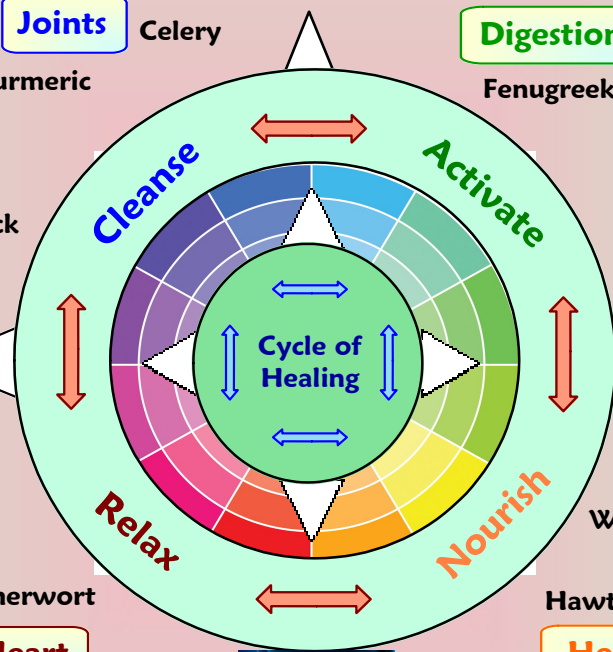

# CYCLE OF HEALING

Burdock  
Dandelion  
Golden Seal  
Barberry  
**Liver**

Feverfew  
Cayenne  
Bayberry  
Prickly Ash  
**Circulation**  
Cinnamon  
Ginkgo biloba

St Mary's  
Celandine  
Elecampane  
Globe artichoke  
Golden Rod  
Thyme  
Mullein  
**Lungs**  
Cleavers  
Poke Root  
White horehound  
Bacopa  
**Brain**  
Red Clover  
Sarsaparilla  
Echinacea

Ginkgo  
Basilicum  
Garlic  
Echinacea  
Myrrh  
Rosemary  
**Immunity**  
Damiana  
St John's  
Barberry  
Golden Seal  
Elder  
Boneset

Birch leaf  
Devil's claw  
Juniper  
Uva-ursi  
Willow  
**Joints**  
Celery  
Turmeric

Angelica  
Gentian  
Ginger  
St John's  
Fenugreek  
Withania  
**Energy**  
Panax Ginseng

Dandelion Lf  
Corn silk  
Plantago  
Yellow Dock  
**Bowel**  
Wormwood  
Cascastra

Vitex  
Black Cohosh  
Sage  
**Hormones**  
Rue  
Epimedium